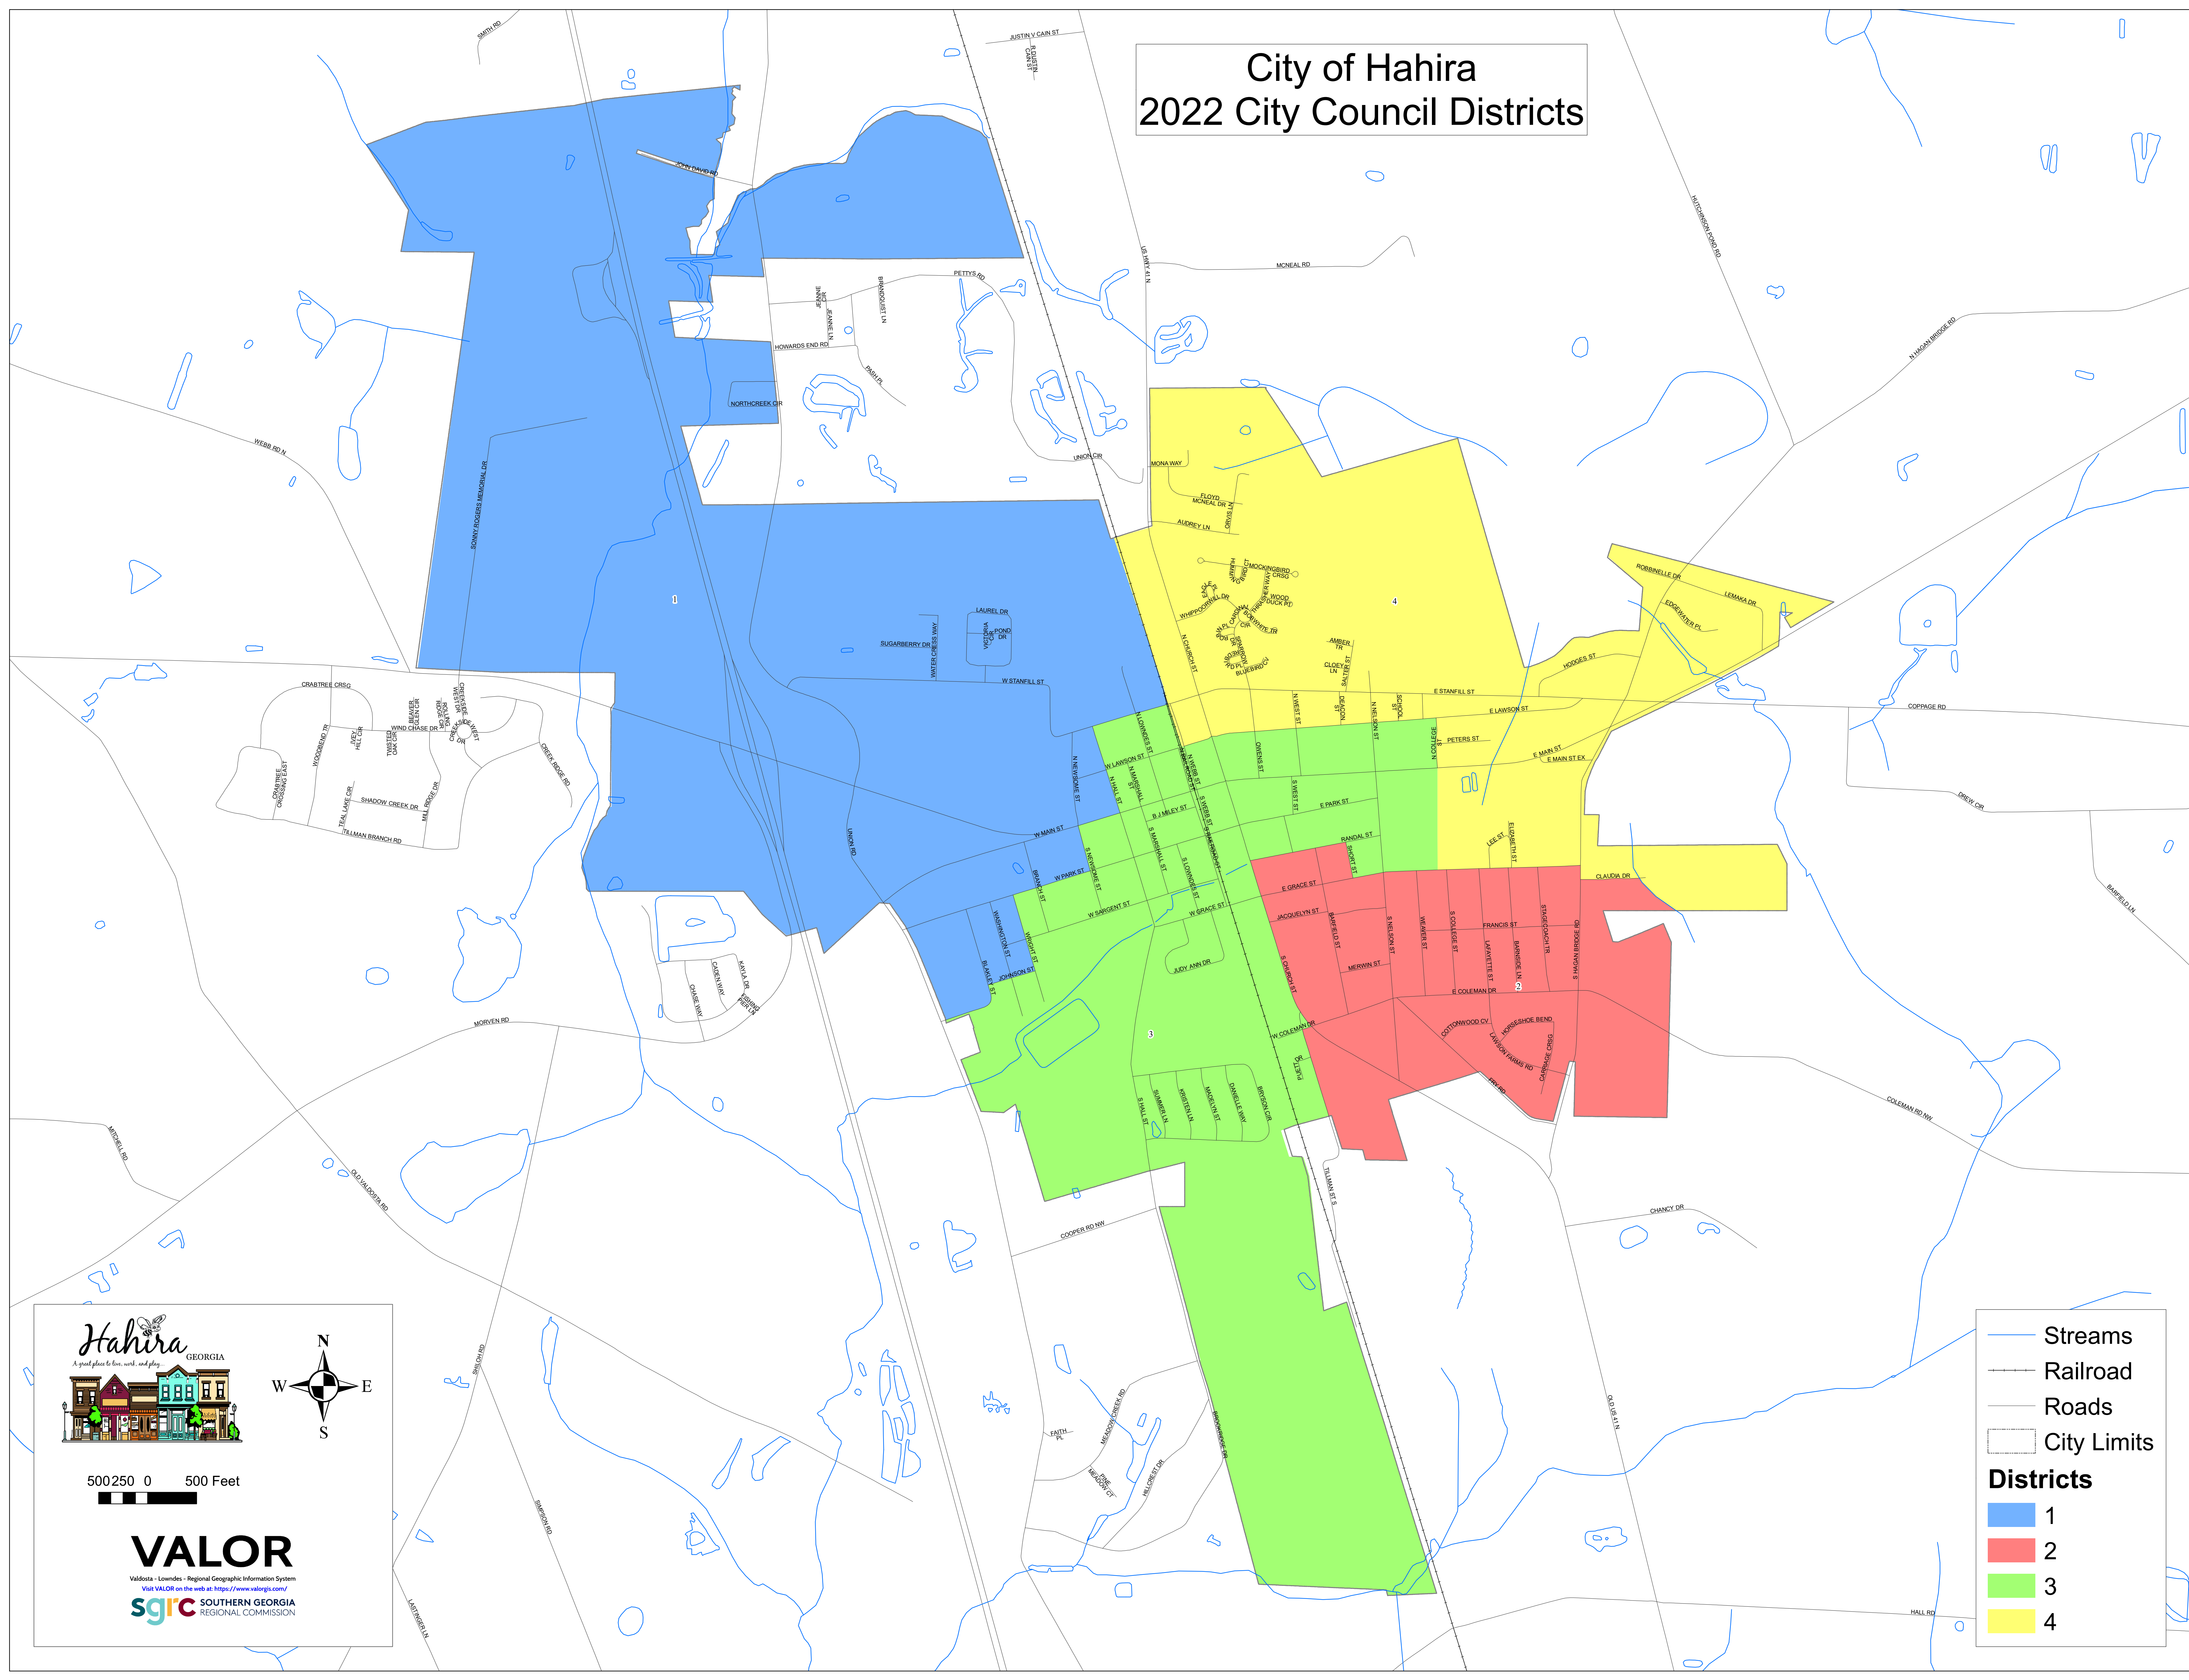

City of Hahira 2022 City Council Districts

Hahira GEORGIA
A great place to live, work, and play.

500 250 0 250 500 Feet

VALOR
Valdosta - Lowndes - Regional Geographic Information System
Visit VALOR on the web at: <https://www.valoris.com/>

sgic SOUTHERN GEORGIA REGIONAL COMMISSION

Streams
Railroad
Roads
City Limits

Districts

- 1
- 2
- 3
- 4