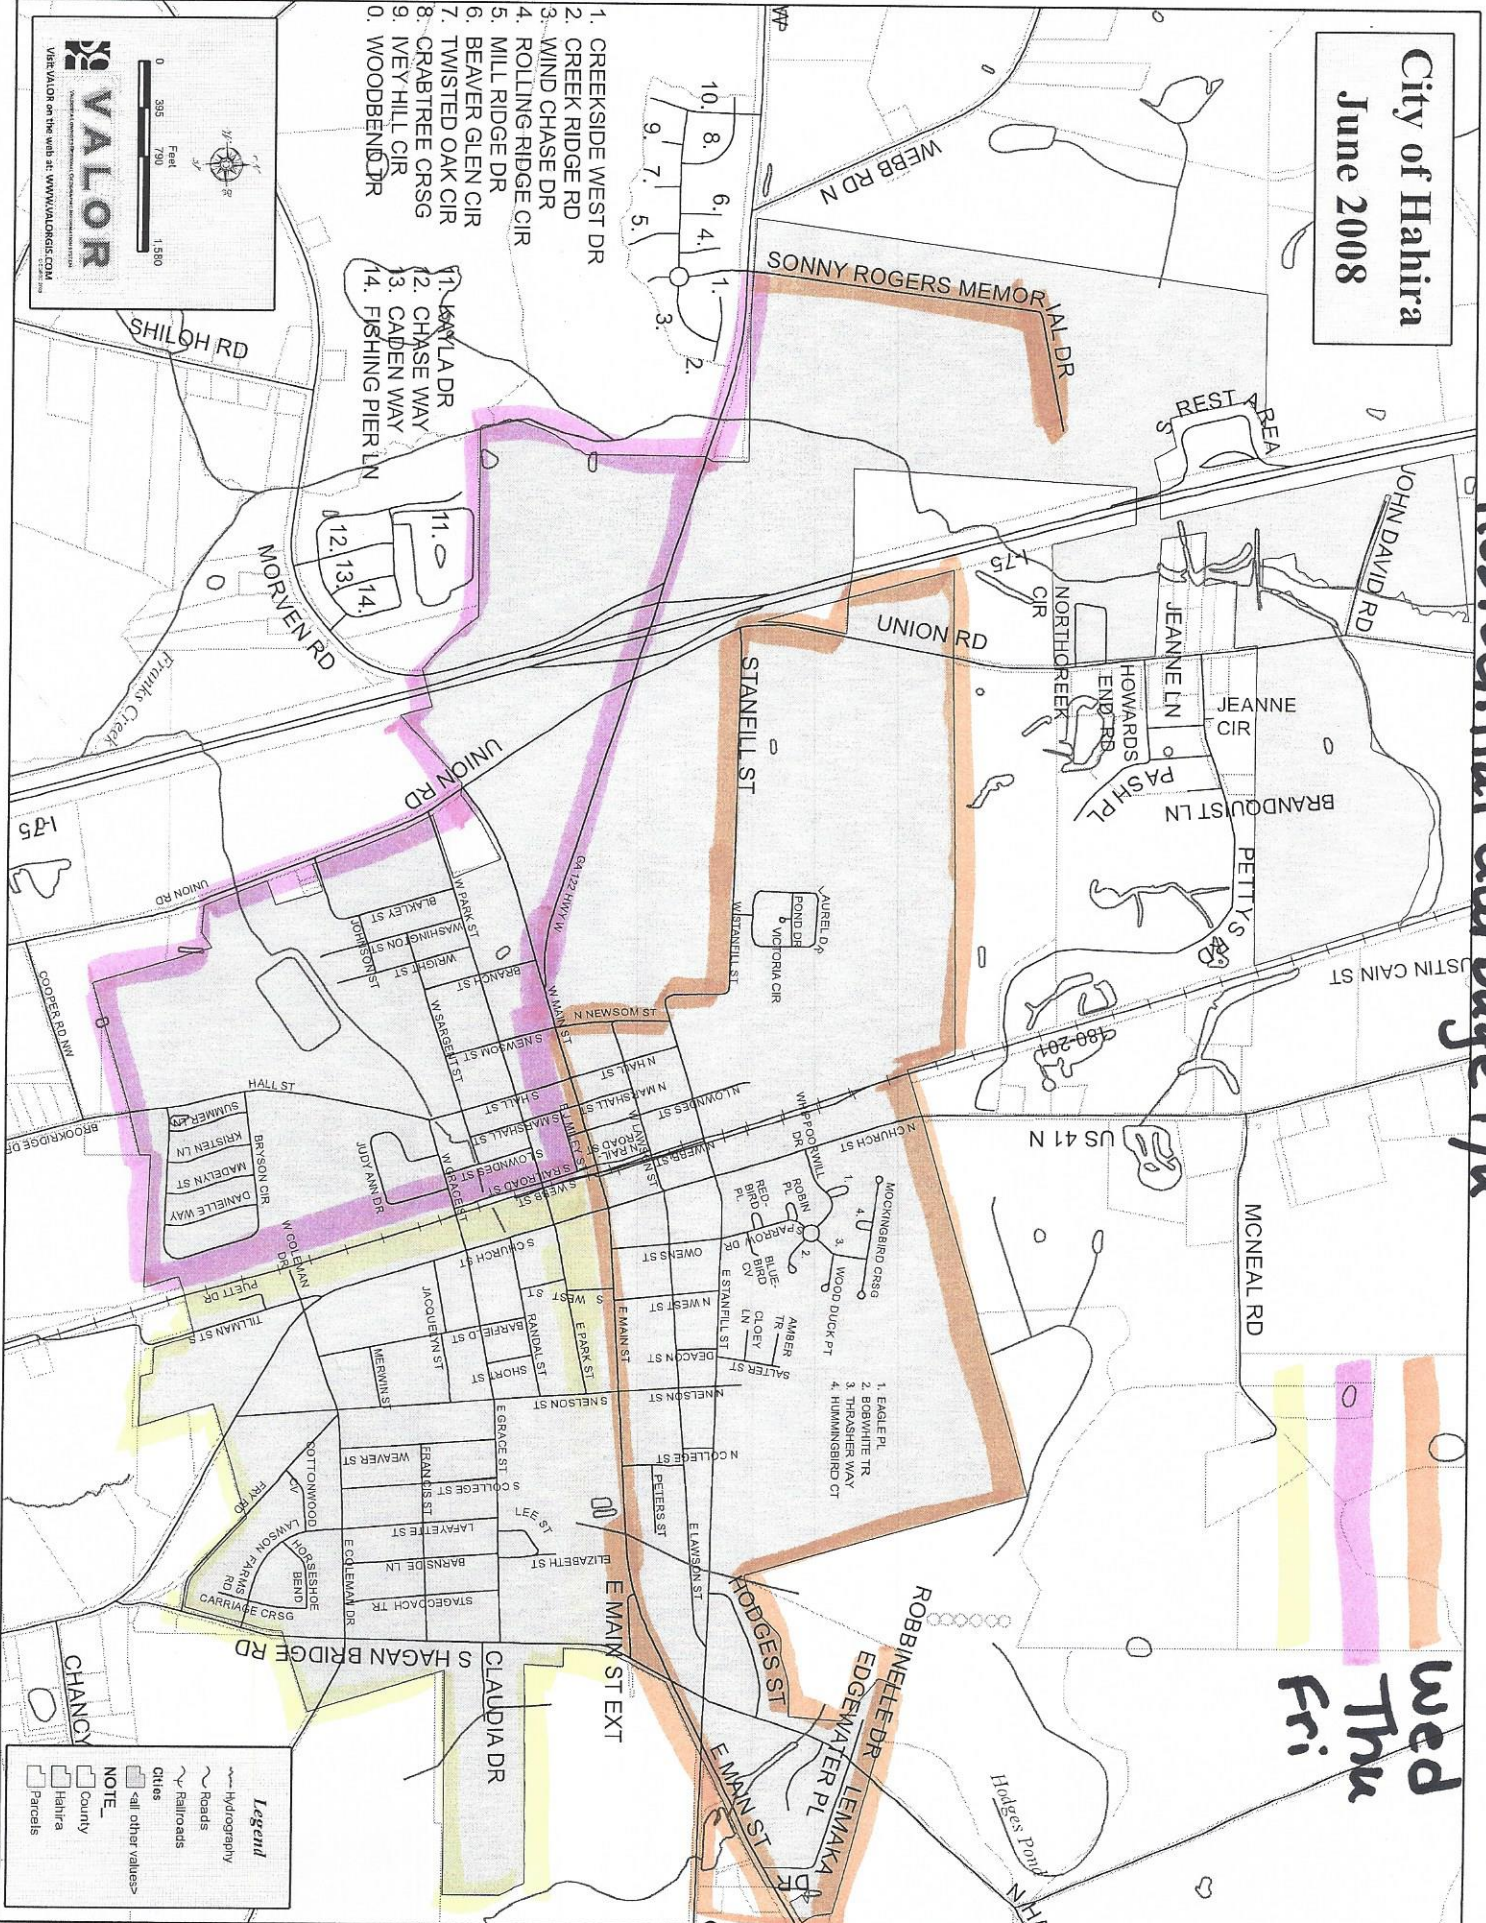

City of Habira
June 2008

Residential Garbage Pks

Wed
Thu
Fri

1. CREEKSIDE WEST DR
2. CREEK RIDGE RD
3. WIND CHASE DR
4. ROLLING RIDGE CIR
5. MILL RIDGE DR
6. BEAVER GLEN CIR
7. TWISTED OAK CIR
8. CRABTREE CRSSG
9. VEY HILL CIR
0. WOODBEND DR

1. KAYLA DR
2. CHASE WAY
3. CADEN WAY
14. FISHING PIER LN

1. EAGLE PL
2. BOBWHITE TR
3. THRASHER WAY
4. HUMMINGBIRD CT

VALOR
WebVALOR on the web at: WWW.VALORGIS.COM

0 395 790 1,580
Feet

Legend

- Hydrography
- Roads
- Railroads
- Cities
- County
- Habira
- Parcels

NOTE
all other values