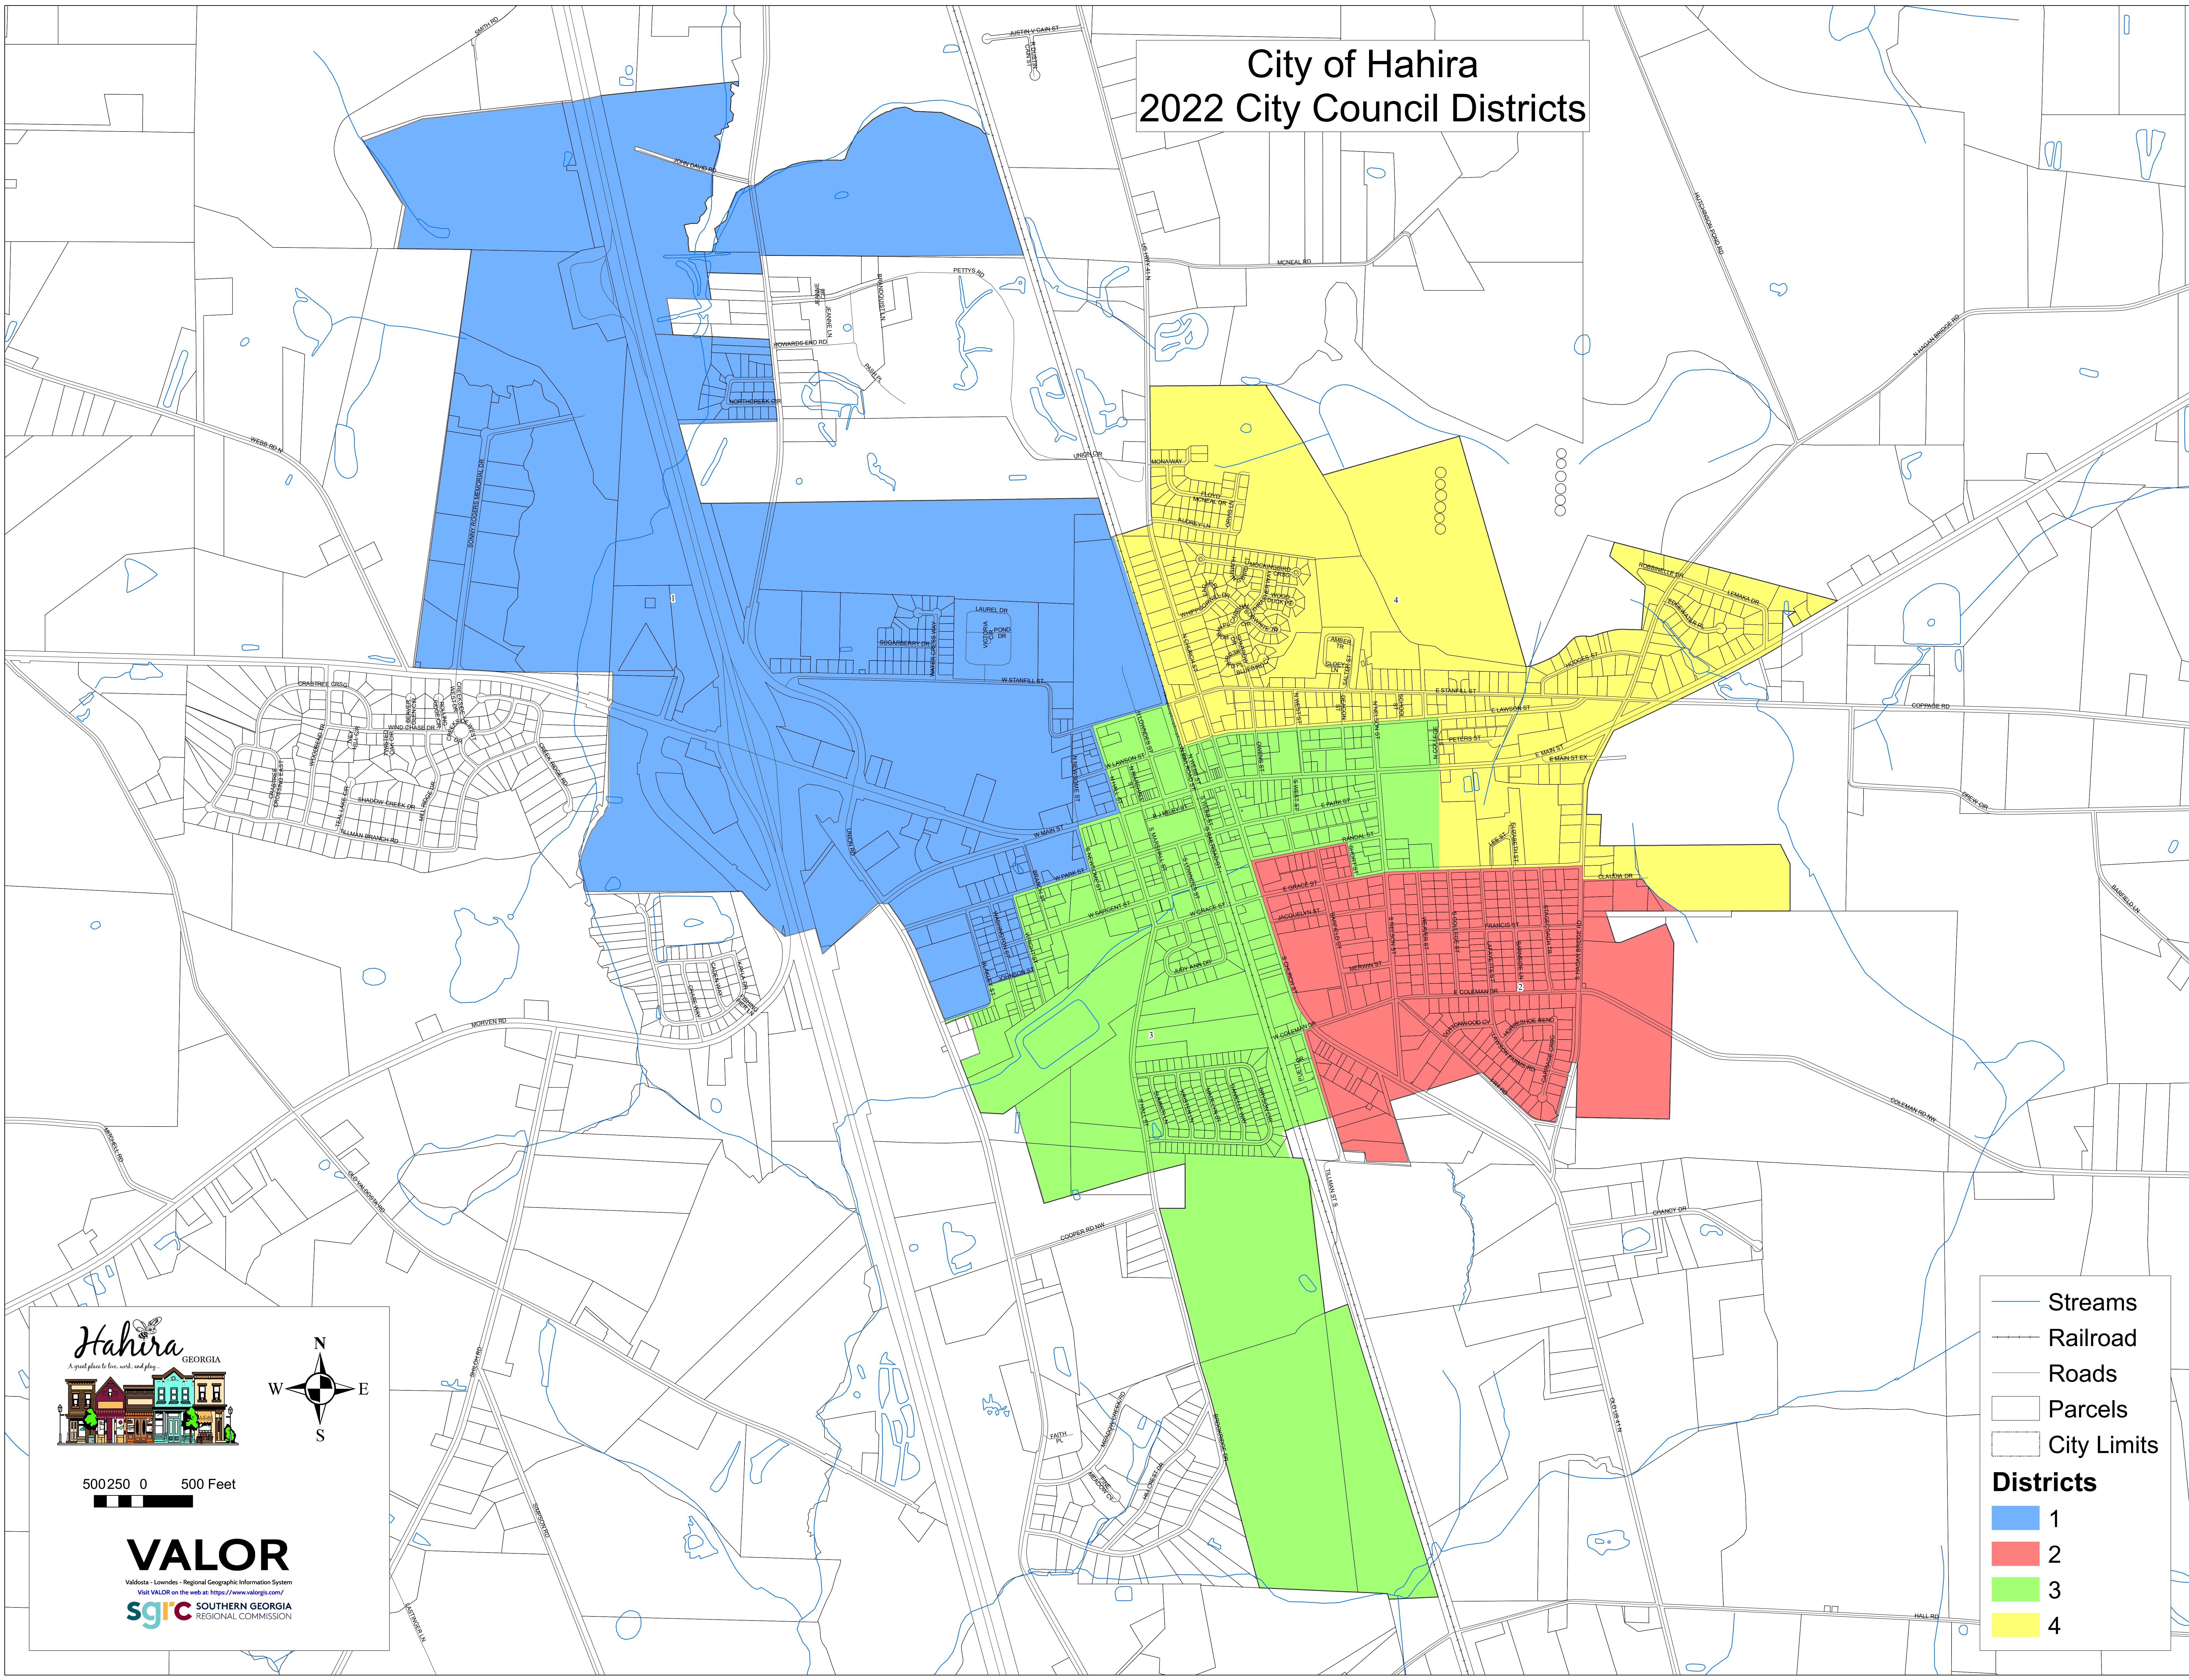

City of Hahira 2022 City Council Districts

Hahira GEORGIA
A great place to live, work, and play.

500 250 0 500 Feet

VALOR
Valdosta - Lowndes - Regional Geographic Information System
Visit VALOR on the web at: <https://www.valoris.com/>

sgirc SOUTHERN GEORGIA REGIONAL COMMISSION

Streams
Railroad
Roads
Parcels
City Limits

Districts

- 1
- 2
- 3
- 4