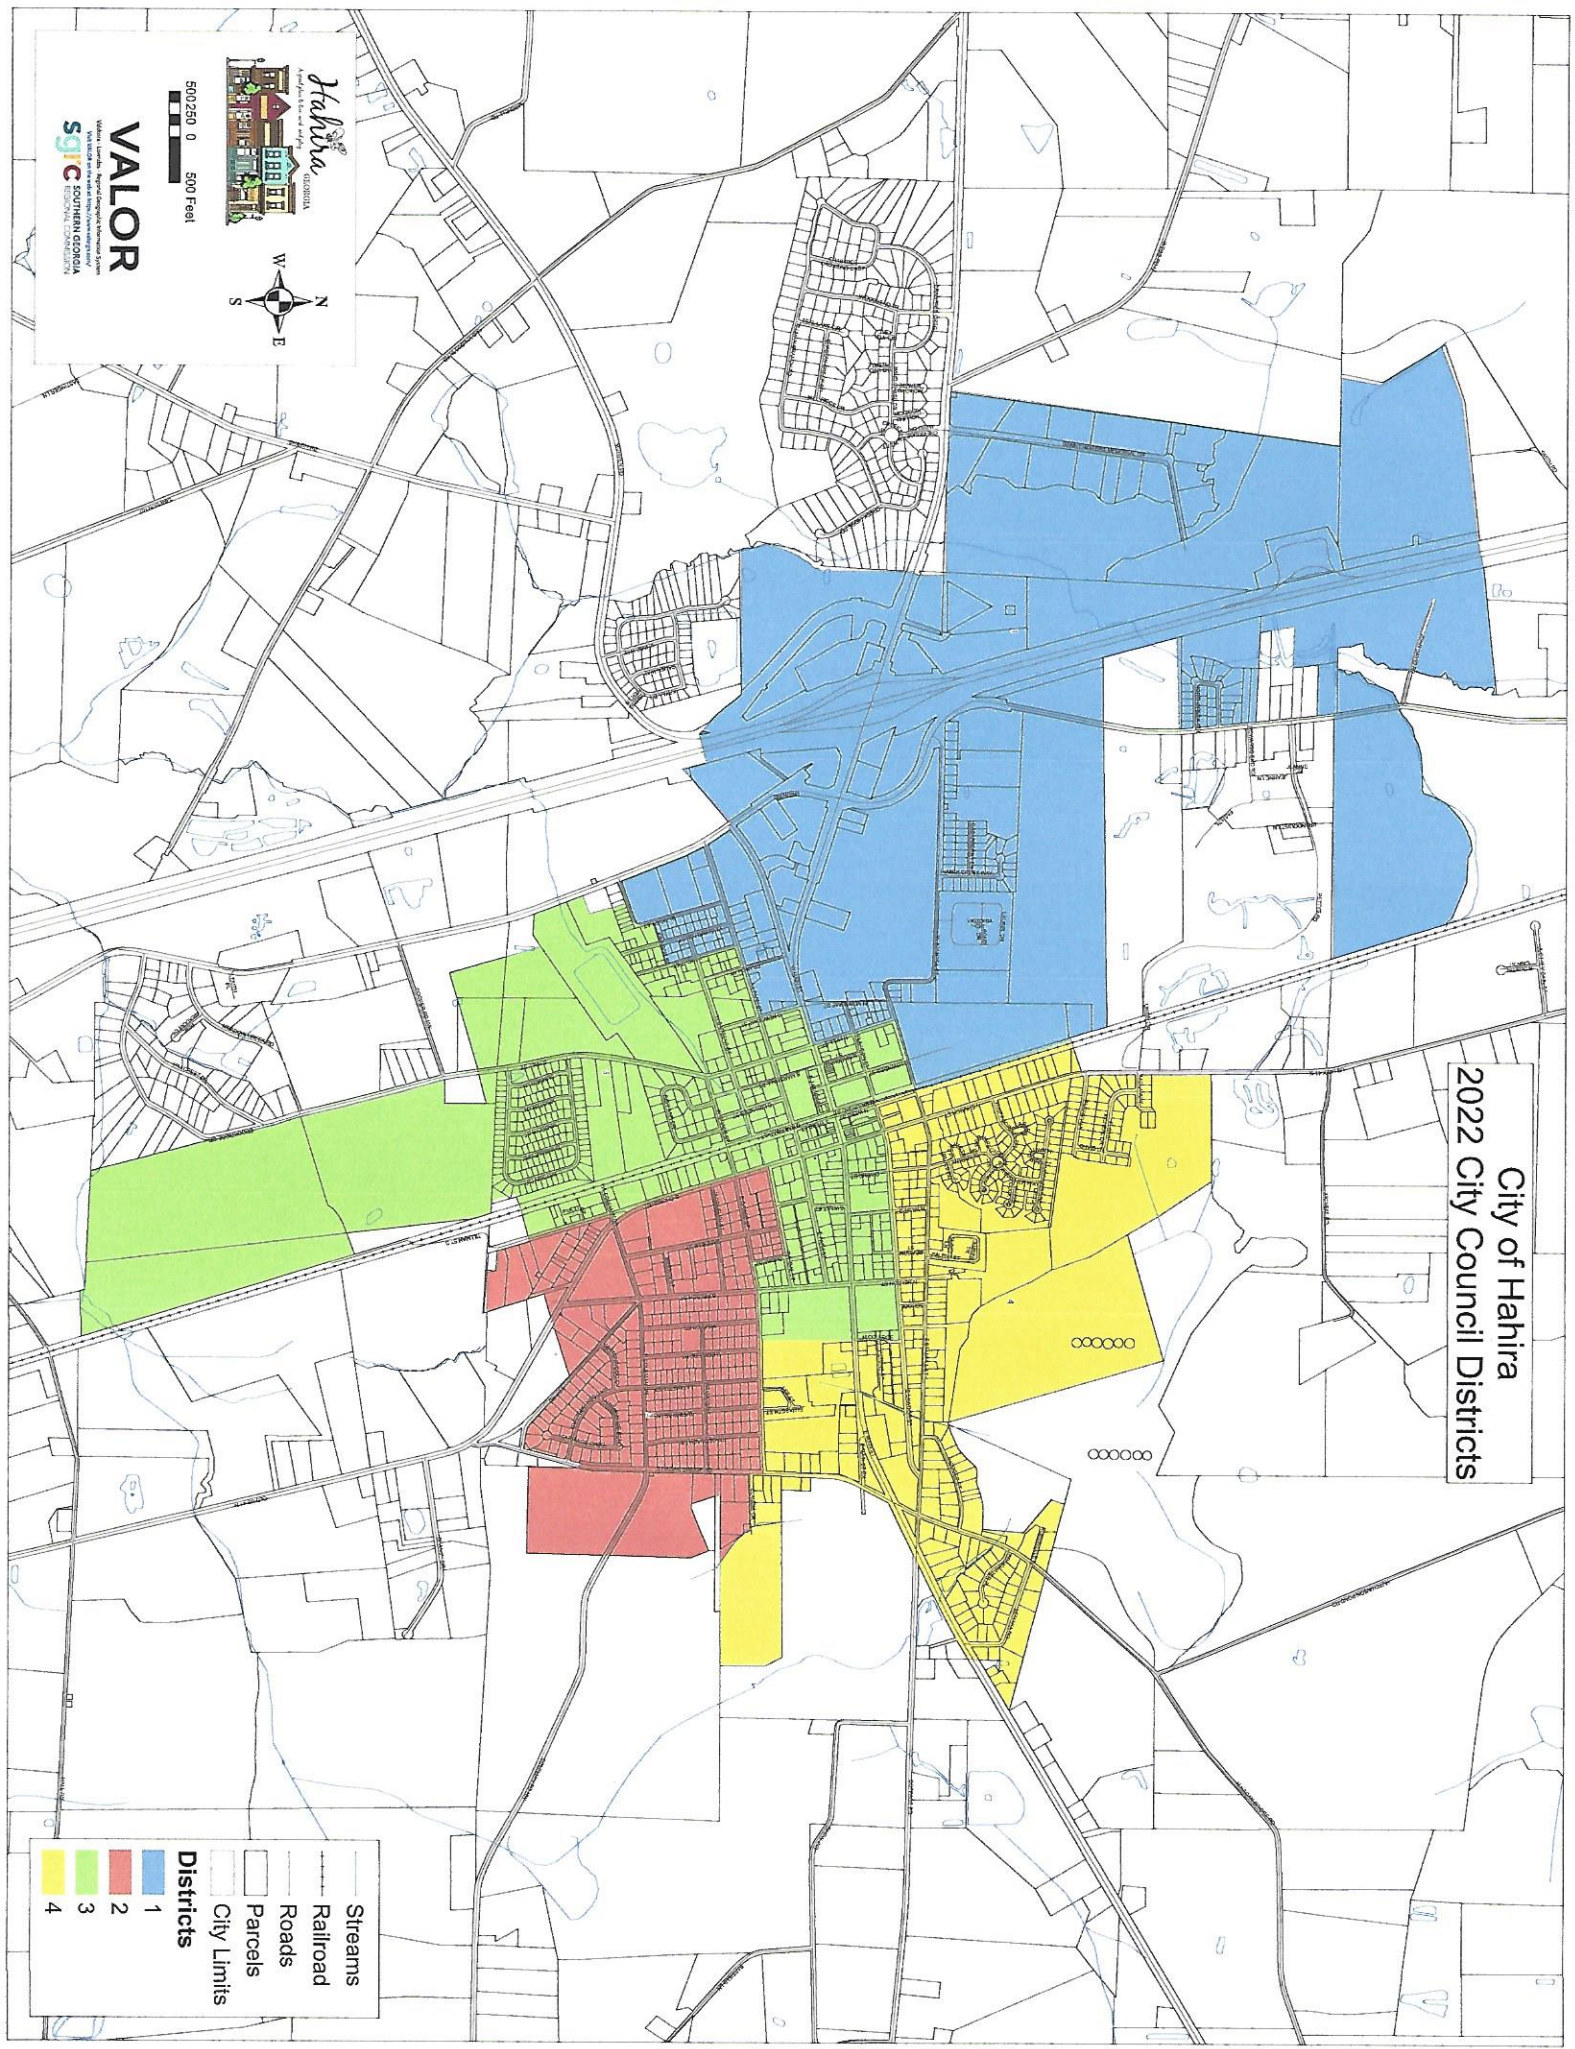

City of Hahira
2022 City Council Districts

VALOR
VALOR: A World of Opportunity
SOUTHERN FLORIDA
SOUTHERN FLORIDA REGIONAL COMMISSION

Streams	—
Railroad	—
Roads	—
Parcels	—
City Limits	—
Districts	
1	Blue
2	Red
3	Green
4	Yellow